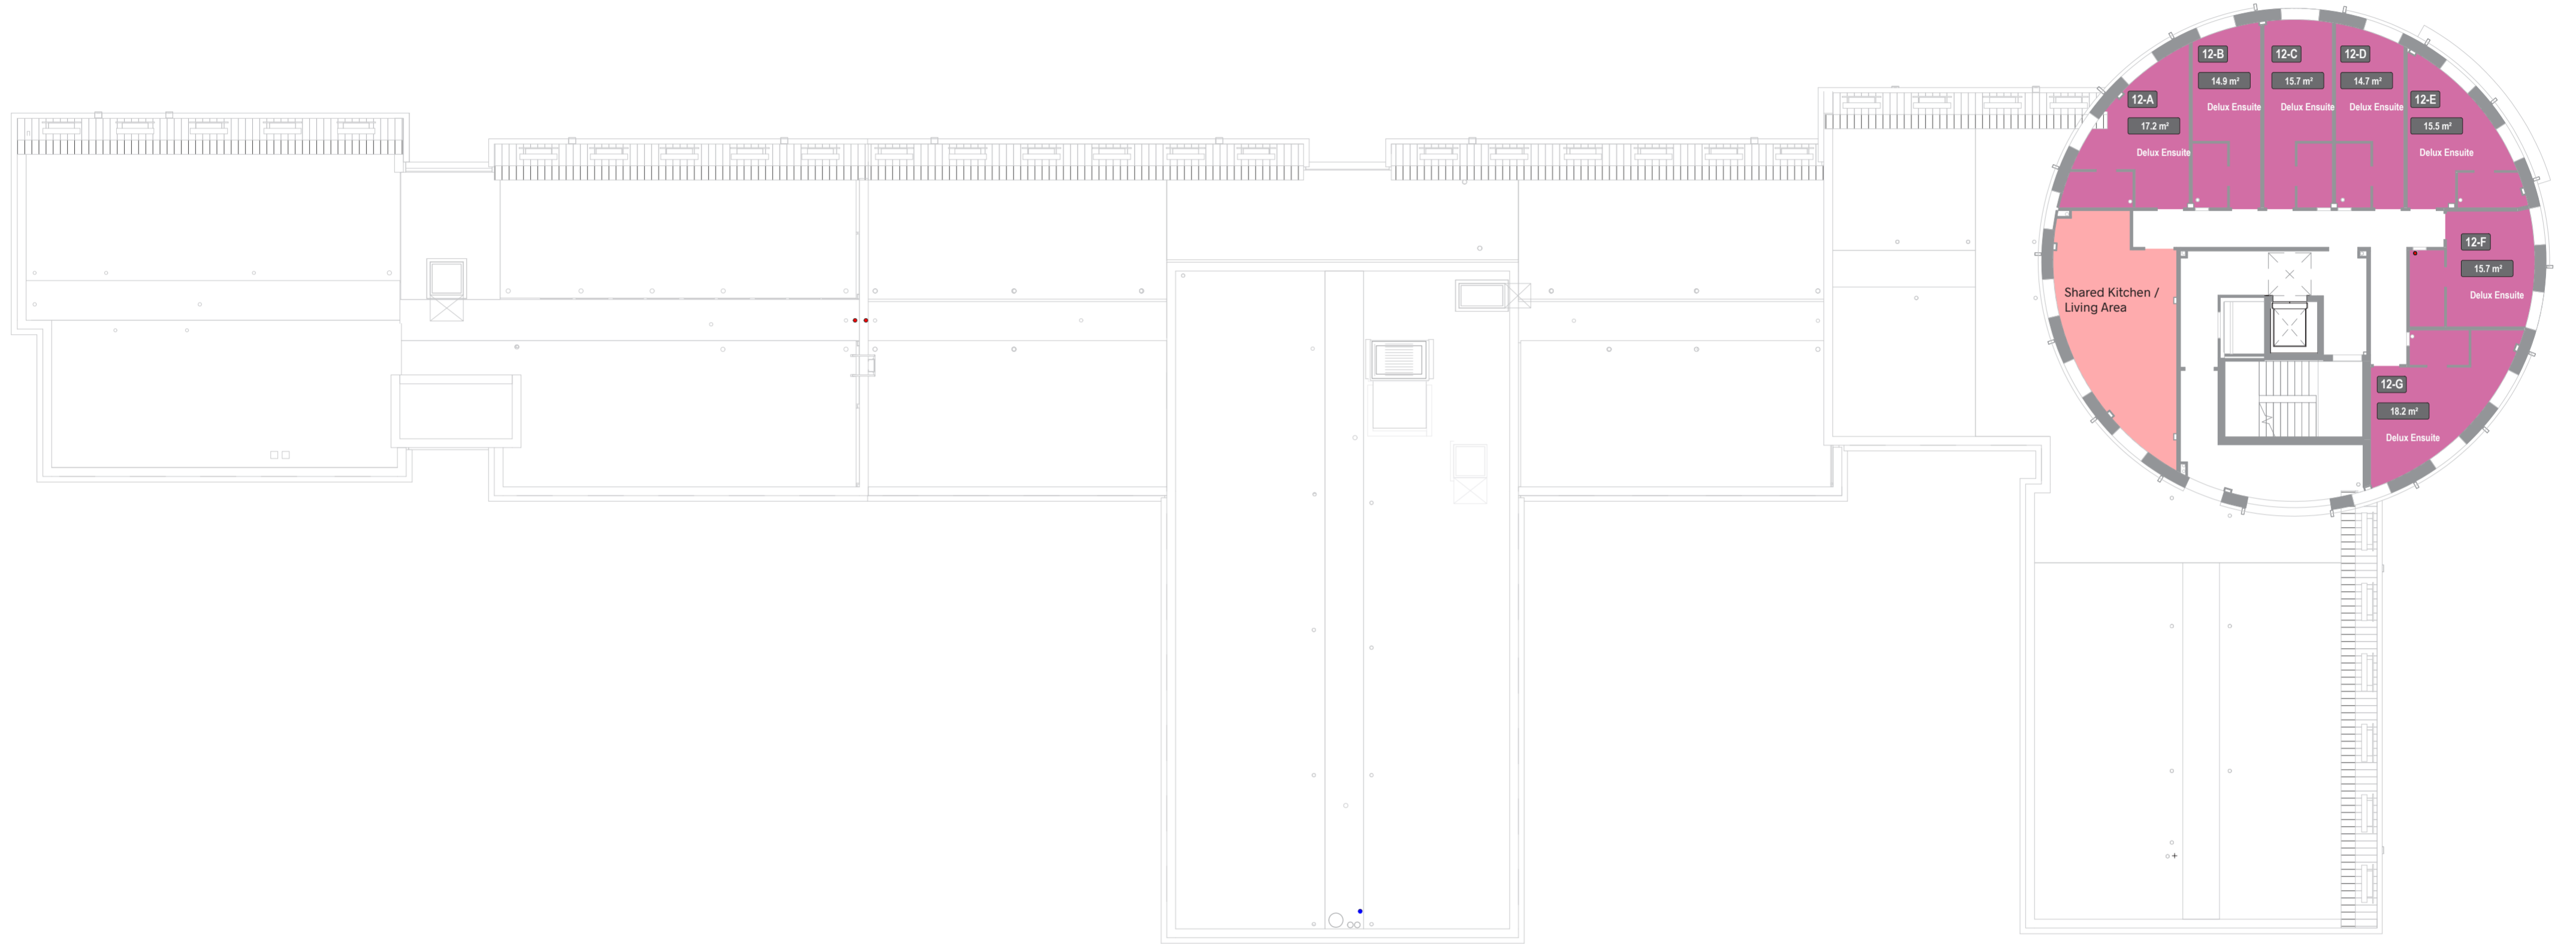

Red Queen.

Fourth Floor

Ensuite rooms

-  Classic Ensuite
-  Premium Ensuite
-  Premium Plus Ensuite
-  Delux Ensuite

Bed Size

Shared Kitchen

Shared Kitchen / Living Facilities

Classic Bedroom

Classic Bedroom

Welcome
to your
new home.

429 Fletchamstead Hwy,
Coventry CV4 9BY